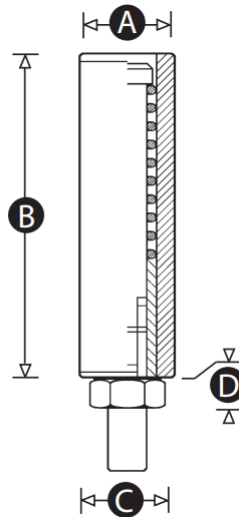

G06STPH Thermoplastic Revolving & Folding Straight Handle

Material

- Body: High impact resistant thermoplastic, matt black
- Thread: Zinc plated steel

Part No.	A	B	C	D	Thread Size	Thread Length
G06STPH-5479P	25	82	25	7	M10	17
G06STPH-5480V		90				

G06TAPH Thermoplastic Revolving & Folding Tapered Handle

Material

- Body: High impact resistant thermoplastic, matt black
- Thread: Zinc plated steel

Part No.	A	B	C	D	Thread Size	Thread Length
G06TAPH-7495V	20	50	14	6	M6	9
G06TAPH-5478X	25	70	20	6	M8	10