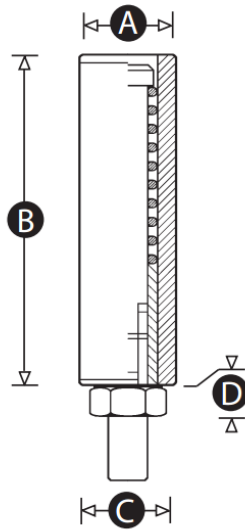

G06STPH Thermoplastic Revolving & Folding Straight Handle

Material

- Body: High impact resistant thermoplastic, matt black
- Thread: Zinc plated steel

Part No.	A	B	C	D	Thread Size	Thread Length
G06STPH-5479P	25	82	25	7	M10	17
G06STPH-5480V		90				

G06TAPH Thermoplastic Revolving & Folding Tapered Handle

Material

- Body: High impact resistant thermoplastic, matt black
- Thread: Zinc plated steel

Part No.	A	B	C	D	Thread Size	Thread Length
G06TAPH-7495V	20	50	14	6	M6	9
G06TAPH-5478X	25	70	20	6	M8	10